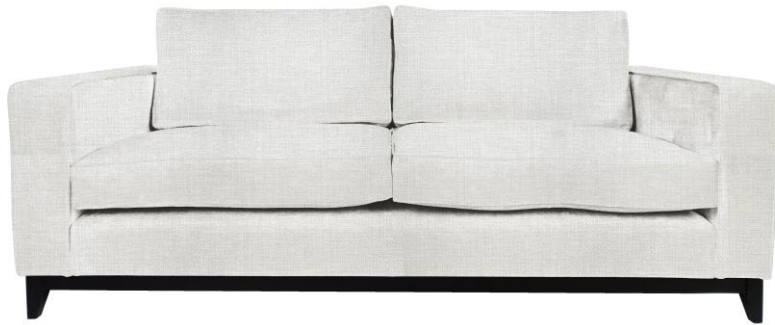

## Measurements

Arm Chair – 92cm

2 Seat Sofa – 154cm

3 Seat Sofa – 217cm

4 Seat Sofa – 277cm

Height – 90cm

Depth – 92cm

Seat Height – 48cm

Seat Depth – 58cm